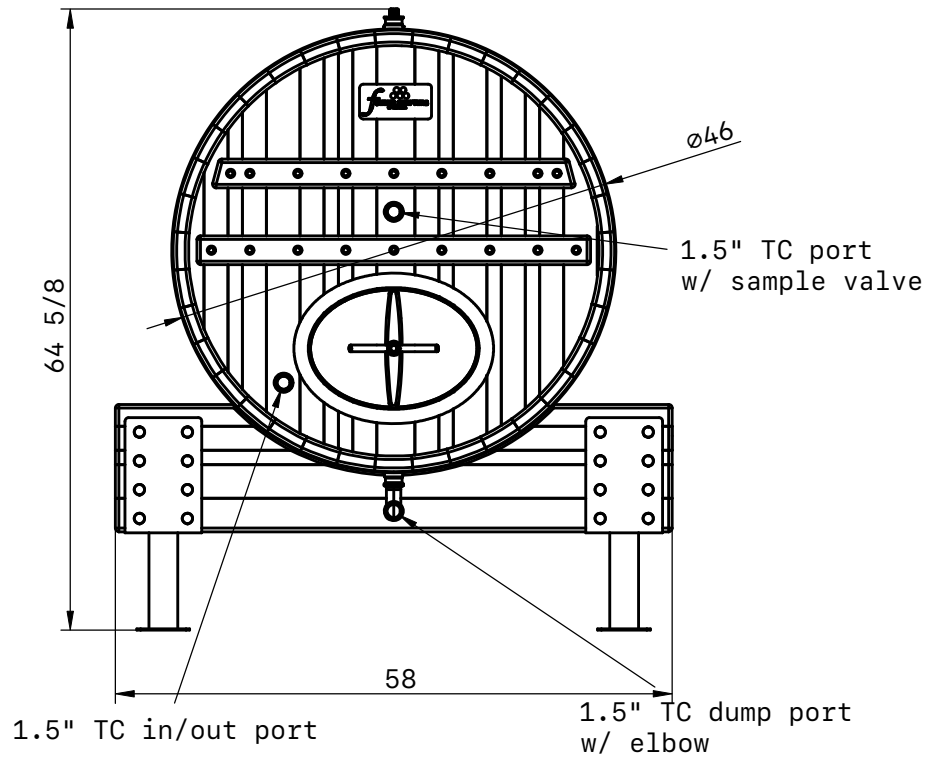

1.5" TC blowoff/CIP port

FOEDER INCLUDES:

- Sample valve
- (2) butterfly valves
- Accompanying clamps and gaskets
- Oak and stainless stand

AVAILABLE OPTIONS:

- Blowoff/CIP arm w/ sprayball
- Racking arm
- Cooling plate
- Custom ports
- Custom logo

Capacity: 12bbl (372 gallons)
Staves: air-dried, quartersawn
American White Oak
Hardware: 304 stainless steel
Weight: 900# empty