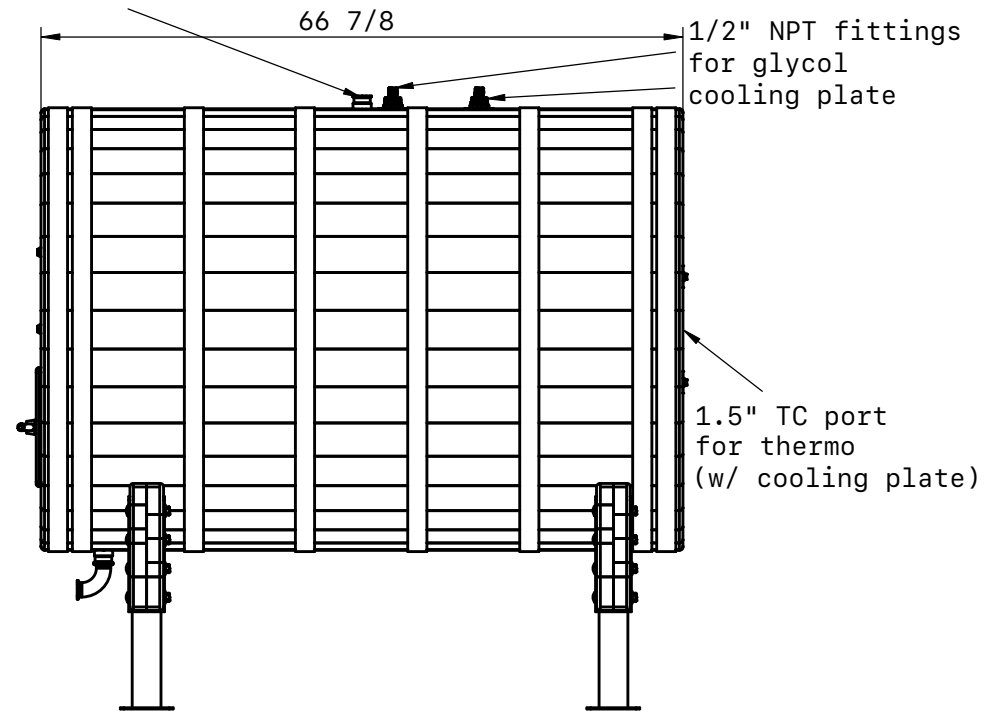

1.5" TC blowoff/CIP port

FOEDER INCLUDES:

- Sample valve
- (2) butterfly valves
- Accompanying clamps and gaskets
- Oak and stainless stand

AVAILABLE OPTIONS:

- Blowoff/CIP arm w/ sprayball
- Racking arm
- Cooling plate
- Custom ports
- Custom logo

Capacity: 12bbl (372 gallons)
Staves: air-dried, quartersawn
American White Oak
Hardware: 304 stainless steel
Weight: 900# empty