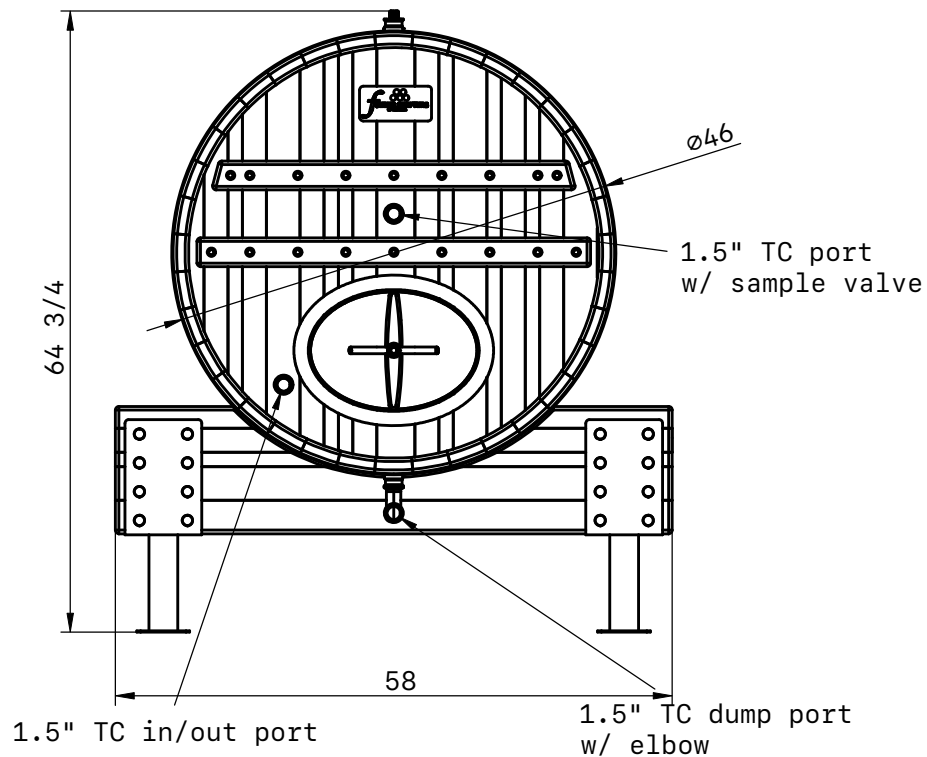

1.5" TC blowoff/CIP port

**FOEDER INCLUDES:**

- Sample valve
- (2) butterfly valves
- Accompanying clamps and gaskets
- Oak and stainless stand

**AVAILABLE OPTIONS:**

- Blowoff/CIP arm w/ sprayball
- Racking arm
- Cooling plate
- Custom ports
- Custom logo

Capacity: 10bbl (310 gallons)  
Staves: air-dried, quartersawn  
American White Oak  
Hardware: 304 stainless steel  
Weight: 850# empty