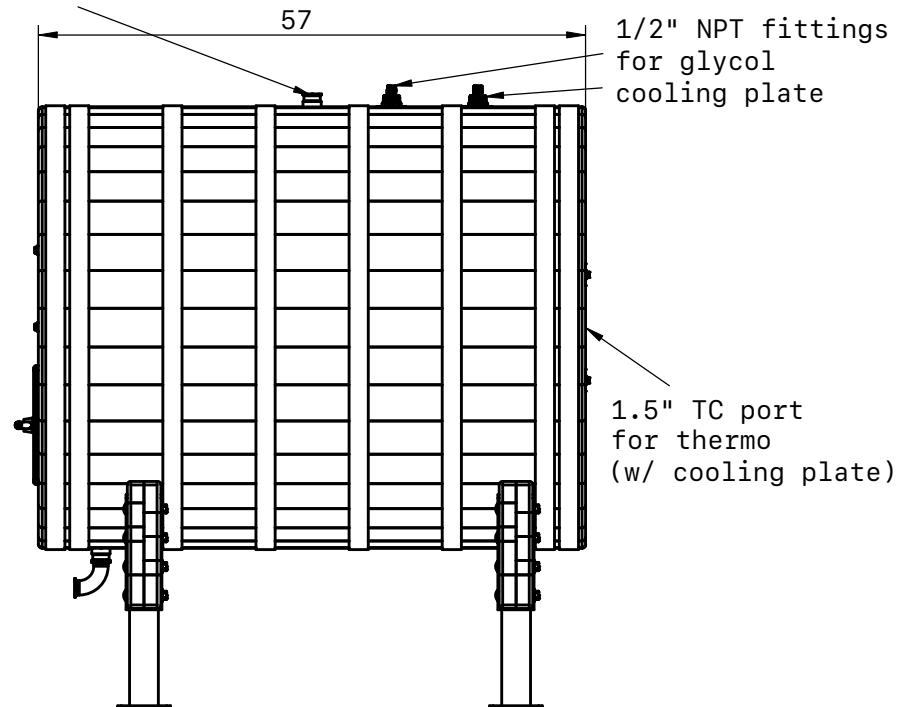

1.5" TC blowoff/CIP port

**FOEDER INCLUDES:**

- Sample valve
- (2) butterfly valves
- Accompanying clamps and gaskets
- Oak and stainless stand

**AVAILABLE OPTIONS:**

- Blowoff/CIP arm w/ sprayball
- Racking arm
- Cooling plate
- Custom ports
- Custom logo

Capacity: 10bbl (310 gallons)  
Staves: air-dried, quartersawn  
American White Oak  
Hardware: 304 stainless steel  
Weight: 850# empty