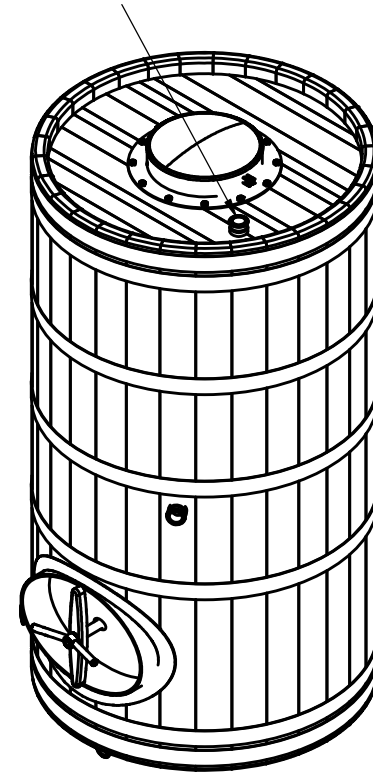

1.5" TC blowoff/CIP port

FOEDER INCLUDES:

- 12" top manway
- Sample valve
- (2) butterfly valves
- Accompanying clamps and gaskets
- Treated wood stand

AVAILABLE OPTIONS:

- Blowoff/CIP arm w/ sprayball
- Racking arm
- Stainless stand
- Cooling plate
- Custom ports
- Custom logo

Capacity: 7bbl (217 gallons)
 Staves: air-dried, quartersawn
 American White Oak
 Hardware: 304 stainless steel
 Weight: 700# empty